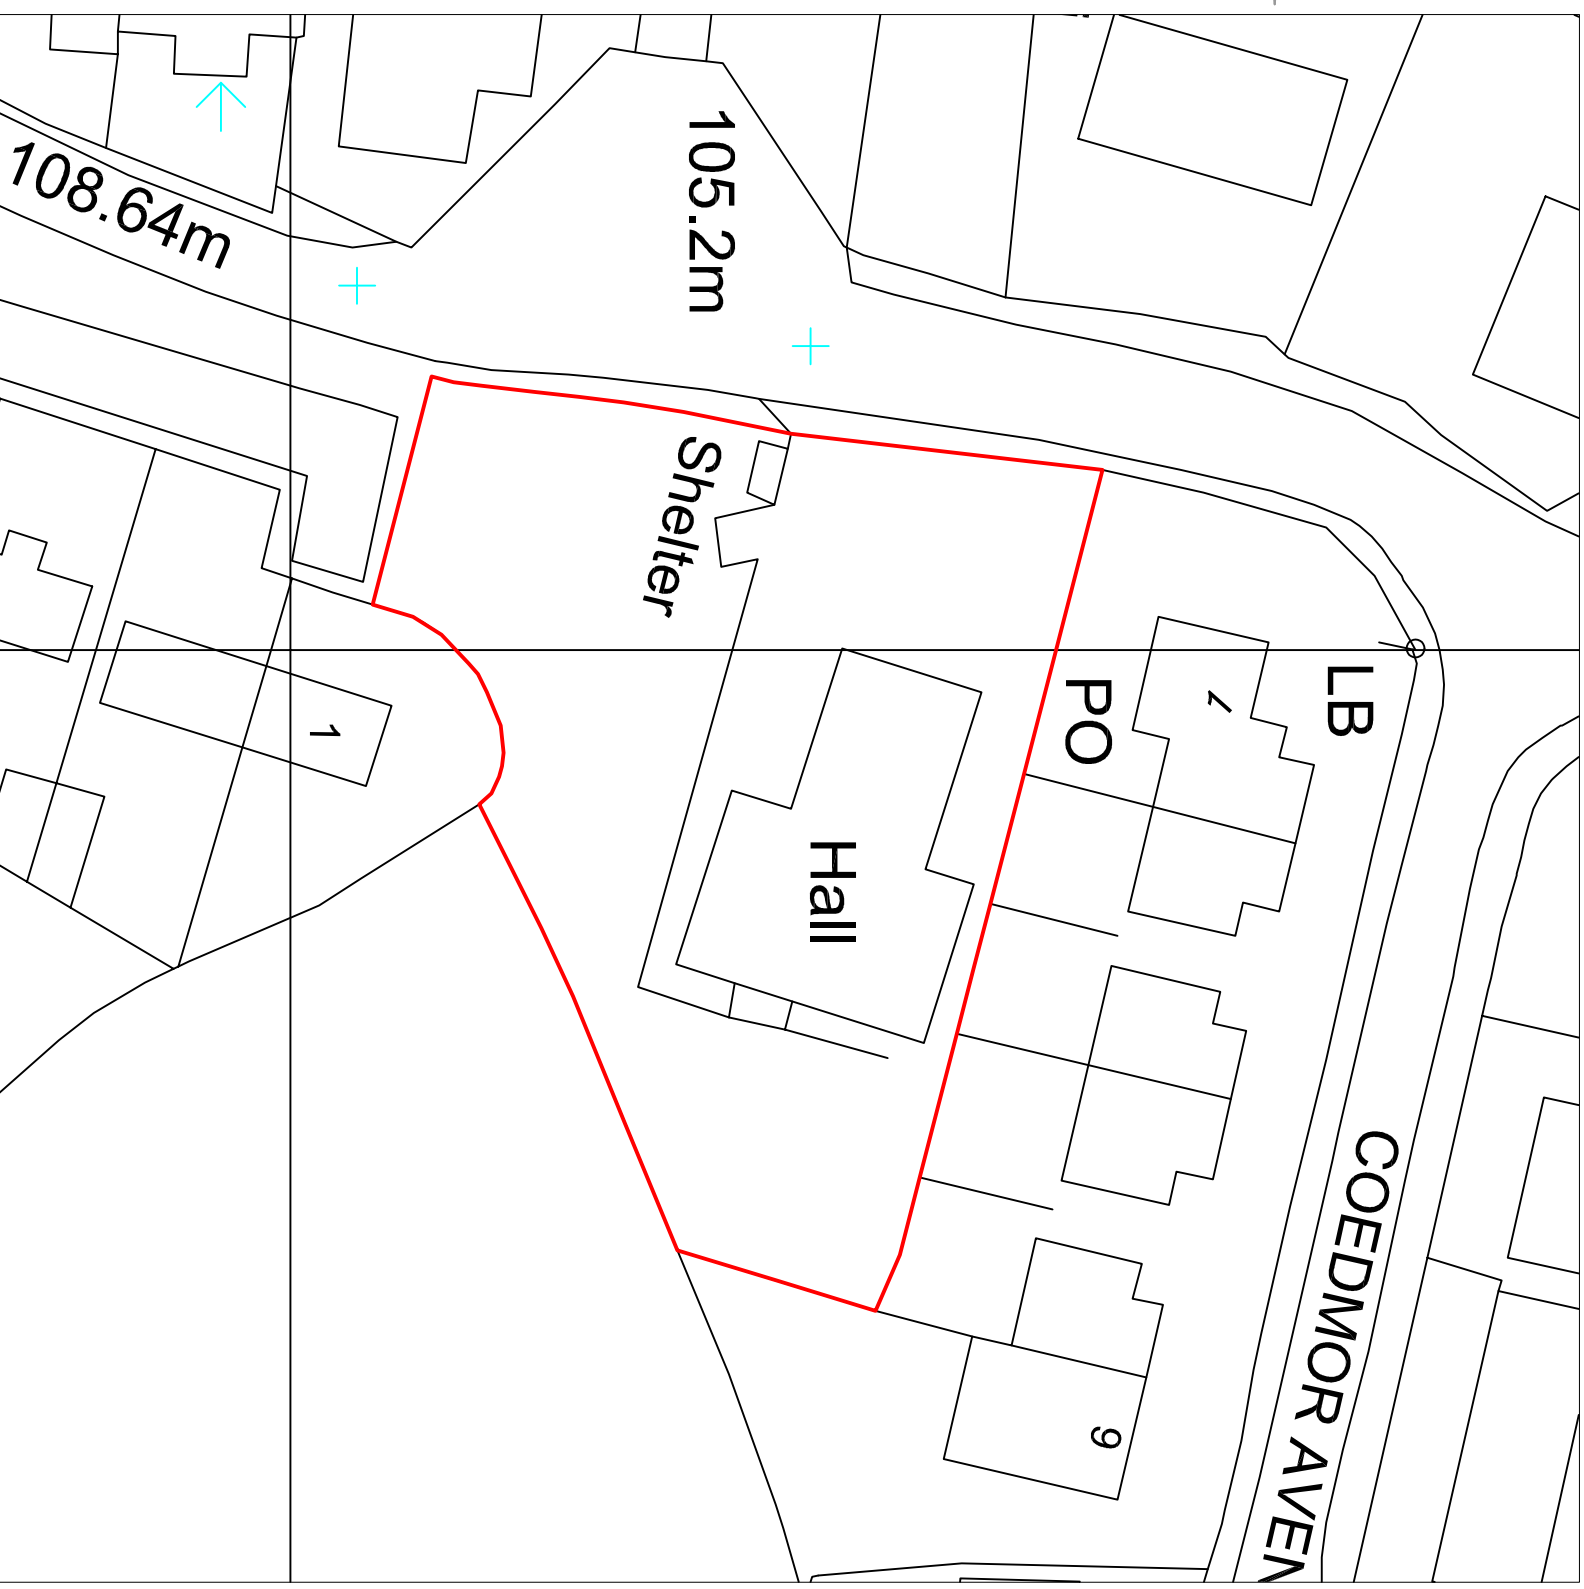

# SITE LOCATION PLAN & EXISTING SITE BLOCK PLAN

Ordnance Survey (c) Crown Copyright 2020. All rights reserved. Licence number 100022432

Site Location Plan 1:1250

Site Block Plan 1:500

*Stephen L Thomas*  
 12 Dol y Dderwen  
 Llangain  
 Carmarthen  
 SA33 5BE  
 t: 01267 241759  
 e: llangaindesigns@aol.com

**Llangain Designs**

No.	Revision	Date

Title		Dwg	
Canolfan Coedmor Centre		Site Location & Existing Block Plan	
Llangain		Project No.	Dwg No.
Carmarthen		Date	20.02.2024
SA33 5AF		Drawn by	Steve Thomas
		Checked by	
		Scale	As Shown @ A3