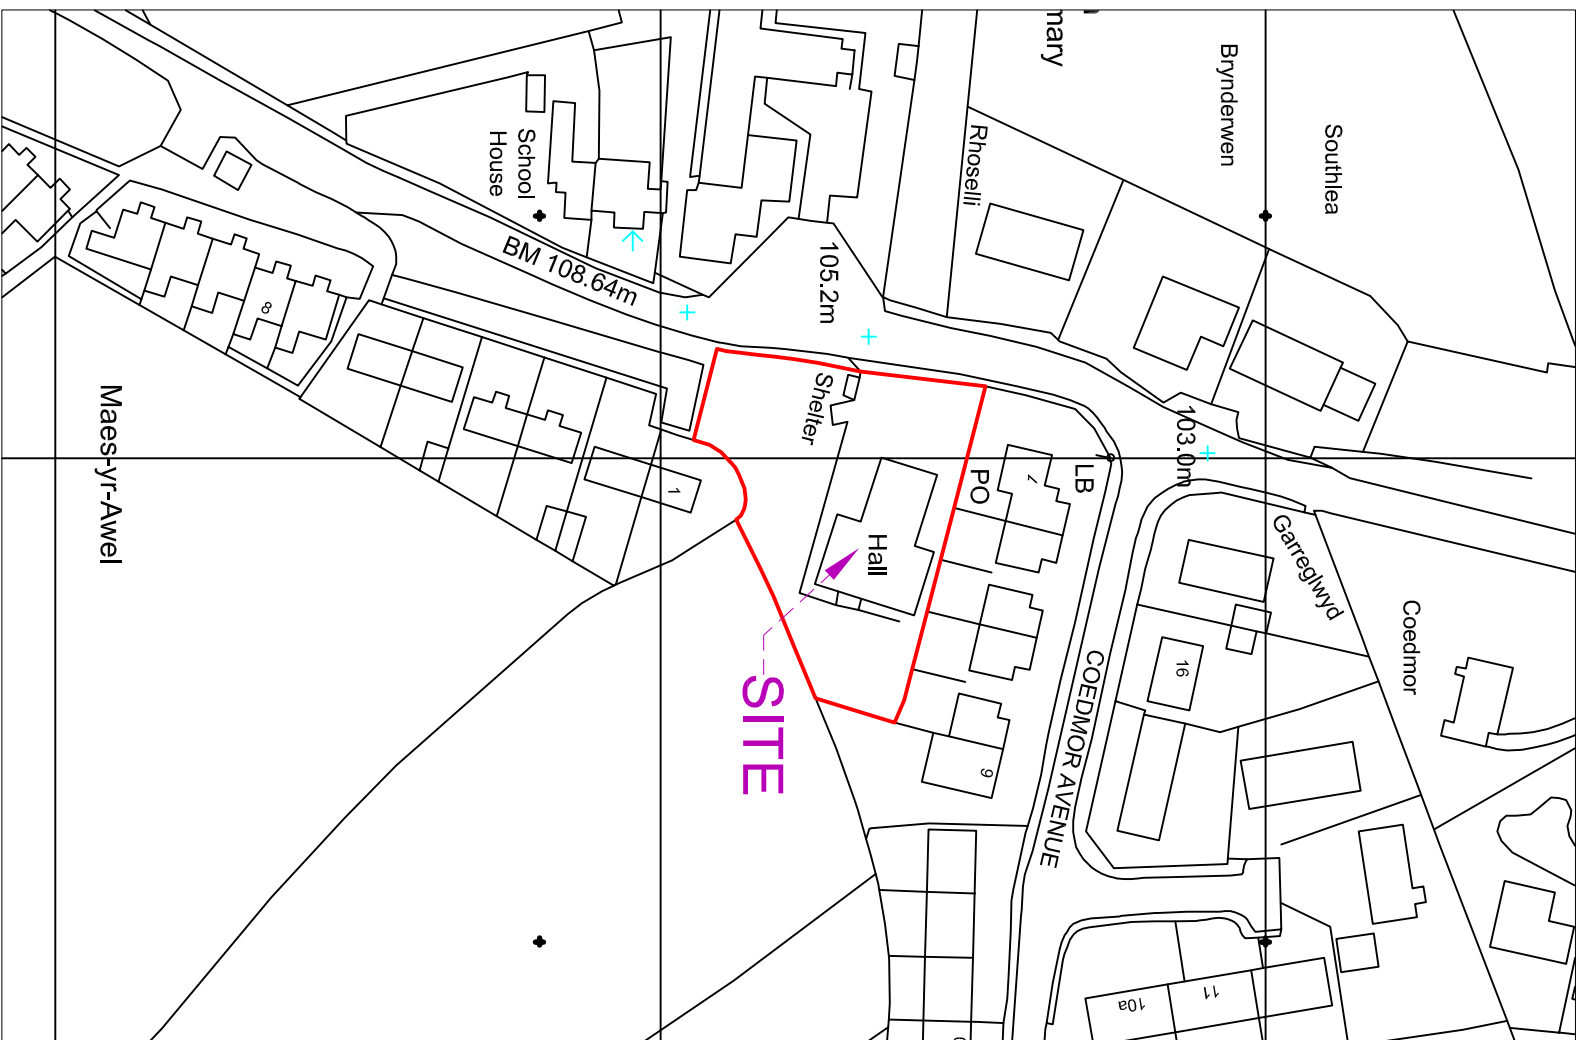

# SITE LOCATION PLAN & EXISTING SITE BLOCK PLAN

Ordnance Survey (c) Crown Copyright 2020. All rights reserved. Licence number 100022432

Site Location Plan 1:1250

Site Block Plan 1:500

*Stephen L Thomas*  
 12 Dol y Dderwen  
 Llangain  
 Carmarthen  
 SA33 5BE  
 t: 01267 241759  
 e: llangaindesigns@aol.com

**Llangain Designs**

No.	Revision	Date

Title		Dwg	
Canolfan Coedmor Centre		Site Location & Existing Block Plan	
Llangain		Project No.	Dwg No.
Carmarthen		Date	20.02.2024
SA33 5AF		Drawn by	Steve Thomas
		Checked by	
		Scale	As Shown @ A3